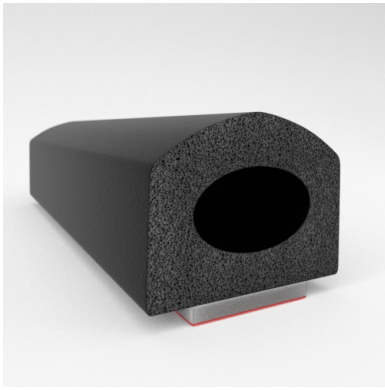

- **Part No. : 75002083**
- **Product Category : General Purpose Rubber Seals**
- **Product Family : Seals**
- Ship from Location : Spring Lake, MI
- Standard Pack Quantity : 1 x 200' roll
- Made to Order/Stock : Stock
- Material Type : EPDM Sponge
- Color : Black
- Length : 200'
- Width : 0.6200"
- General Purpose Rubber Seals: Garage Door Lip Length : 0.4720"