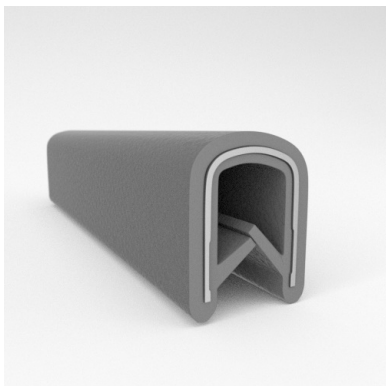

- **Part No. : 75000321**
- **Product Category : QuickEdge Trim®**
- **Product Family : Seals**
- Ship from Location : Spring Lake, MI
- Standard Pack Quantity : 1 x 100' roll
- Standard Carton Size : 11.75 x 4.5 x 11.75
- Made to Order/Stock : Stock
- Profile/Section : T5
- Material Type : PVC with steel core
- Edge Trim Material : PVC
- Color : Gray
- Length : 100'
- Width : 0.390"
- Leg Height : 0.520"
- Flange Grip Range : 0.032" to 0.125"
- QuickEdge Trim: Core Material : Steel
- QuickEdge Trim: Texture : Softone
- Same Profile As : 75000315, 75000316, 75000317, 75000319, 75000320, 75000321, 75000322, 75000323, 75000325, 72000326, 75000327, 75001007, 75001584