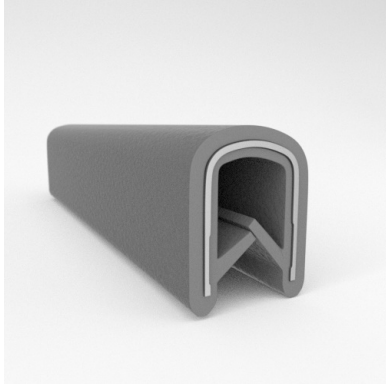

CATALOG PARTS

QUICKEDGE® TRIM

EASY INSTALL, SUPERIOR GRIP STRENGTH DECORATIVE & PROTECTIVE TRIM

Cooper Standard Industrial and Specialty Group (ISG)'s patented QuickEdge® Trims can be used virtually anywhere a quality decorative or protective edge is needed, simply push the trim down on any exposed edge and it snaps into place with the industry's strongest and most resilient gripping power. QuickEdge® Trim is produced using an embossed vinyl and is available in several decorative finishes and textures, as well as a variety of standard and custom colors.

Scan the QR Code to Contact Us

- **Part No. : 75000321**
- **Product Category : QuickEdge Trim®**
- **Product Family : Seals**
- Ship from Location : Spring Lake, MI
- Standard Pack Quantity : 1 x 100' roll
- Standard Carton Size : 11.75 x 4.5 x 11.75
- Made to Order/Stock : Stock
- Profile/Section : T5
- Material Type : PVC with steel core
- Edge Trim Material : PVC
- Color : Gray
- Length : 100'
- Width : 0.390"
- Leg Height : 0.520"
- Flange Grip Range : 0.032" to 0.125"
- QuickEdge Trim: Core Material : Steel
- QuickEdge Trim: Texture : Softone
- Same Profile As : 75000315, 75000316, 75000317, 75000319, 75000320, 75000321, 75000322, 75000323, 75000325, 72000326, 75000327, 75001007, 75001584

- **Part No. : 75000316**
- **Product Category : QuickEdge Trim®**
- **Product Family : Seals**
- Ship from Location : Spring Lake, MI
- Standard Pack Quantity : 2 x 200' rolls
- Standard Carton Size : 17 x 16 x 9
- Made to Order/Stock : Stock
- Profile/Section : T5
- Material Type : PVC with steel core
- Edge Trim Material : PVC
- Color : Black
- Length : 200'
- Width : 0.390"
- Leg Height : 0.520"
- Flange Grip Range : 0.032" to 0.125"
- QuickEdge Trim: Core Material : Steel
- QuickEdge Trim: Texture : Softone
- Same Profile As : 75000315, 75000316, 75000317, 75000319, 75000320, 75000321, 75000322, 75000323, 75000325, 72000326, 75000327, 75001007, 75001584