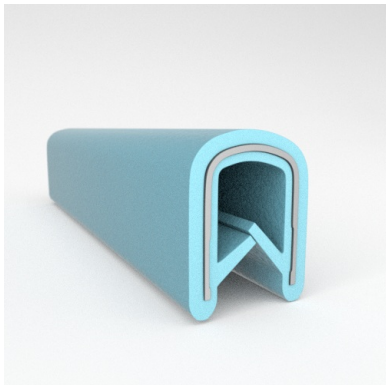

- **Part No. : 75000320**
- **Product Category : QuickEdge Trim®**
- **Product Family : Seals**
- Ship from Location : Spring Lake, MI
- Standard Pack Quantity : 1 x 100' roll
- Standard Carton Size : 11.75 x 4.5 x 11.75
- Made to Order/Stock : Stock
- Profile/Section : T5
- Material Type : PVC with steel core
- Edge Trim Material : PVC
- Color : Aqua
- Length : 100'
- Width : 0.390"
- Leg Height : 0.520"
- Flange Grip Range : 0.032" to 0.125"
- QuickEdge Trim: Core Material : Steel
- QuickEdge Trim: Texture : Softone
- Same Profile As : 75000315, 75000316, 75000317, 75000319, 75000320, 75000321, 75000322, 75000323, 75000325, 72000326, 75000327, 75001007, 75001584