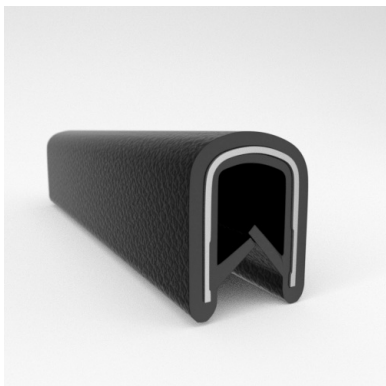

CATALOG PARTS

QUICKEDGE® TRIM

EASY INSTALL, SUPERIOR GRIP STRENGTH DECORATIVE & PROTECTIVE TRIM

Cooper Standard Industrial and Specialty Group (ISG)'s patented QuickEdge® Trims can be used virtually anywhere a quality decorative or protective edge is needed, simply push the trim down on any exposed edge and it snaps into place with the industry's strongest and most resilient gripping power. QuickEdge® Trim is produced using an embossed vinyl and is available in several decorative finishes and textures, as well as a variety of standard and custom colors.

Scan the QR Code to Contact Us

- **Part No. : 75000321**
- **Product Category : QuickEdge Trim®**
- **Product Family : Seals**
- Ship from Location : Spring Lake, MI
- Standard Pack Quantity : 1 x 100' roll
- Standard Carton Size : 11.75 x 4.5 x 11.75
- Made to Order/Stock : Stock
- Profile/Section : T5
- Material Type : PVC with steel core
- Edge Trim Material : PVC
- Color : Gray
- Length : 100'
- Width : 0.390"
- Leg Height : 0.520"
- Flange Grip Range : 0.032" to 0.125"
- QuickEdge Trim: Core Material : Steel
- QuickEdge Trim: Texture : Softone
- Same Profile As : 75000315, 75000316, 75000317, 75000319, 75000320, 75000321, 75000322, 75000323, 75000325, 72000326, 75000327, 75001007, 75001584

- **Part No. : 75000316**
- **Product Category : QuickEdge Trim®**
- **Product Family : Seals**
- Ship from Location : Spring Lake, MI
- Standard Pack Quantity : 2 x 200' rolls
- Standard Carton Size : 17 x 16 x 9
- Made to Order/Stock : Stock
- Profile/Section : T5
- Material Type : PVC with steel core
- Edge Trim Material : PVC
- Color : Black
- Length : 200'
- Width : 0.390"
- Leg Height : 0.520"
- Flange Grip Range : 0.032" to 0.125"
- QuickEdge Trim: Core Material : Steel
- QuickEdge Trim: Texture : Softone
- Same Profile As : 75000315, 75000316, 75000317, 75000319, 75000320, 75000321, 75000322, 75000323, 75000325, 72000326, 75000327, 75001007, 75001584