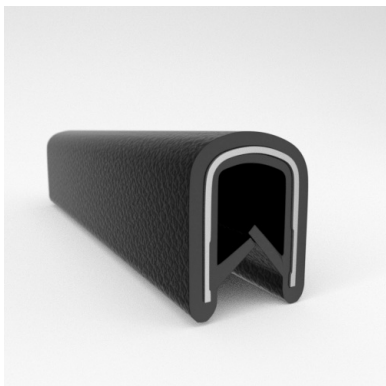

#### MATERIALS & STYLES

- Metal Core
- Aluminum Core
- Safety Trim (Orange and Yellow Safety Colors)

Scan the QR Code to Contact Us

- **Part No. : 75000320**
- **Product Category : QuickEdge Trim®**
- **Product Family : Seals**
- Ship from Location : Spring Lake, MI
- Standard Pack Quantity : 1 x 100' roll
- Standard Carton Size : 11.75 x 4.5 x 11.75
- Made to Order/Stock : Stock
- Profile/Section : T5
- Material Type : PVC with steel core
- Edge Trim Material : PVC
- Color : Aqua
- Length : 100'
- Width : 0.390"
- Leg Height : 0.520"
- Flange Grip Range : 0.032" to 0.125"
- QuickEdge Trim: Core Material : Steel
- QuickEdge Trim: Texture : Softone
- Same Profile As : 75000315, 75000316, 75000317, 75000319, 75000320, 75000321, 75000322, 75000323, 75000325, 72000326, 75000327, 75001007, 75001584

- **Part No. : 75000316**
- **Product Category : QuickEdge Trim®**
- **Product Family : Seals**
- Ship from Location : Spring Lake, MI
- Standard Pack Quantity : 2 x 200' rolls
- Standard Carton Size : 17 x 16 x 9
- Made to Order/Stock : Stock
- Profile/Section : T5
- Material Type : PVC with steel core
- Edge Trim Material : PVC
- Color : Black
- Length : 200'
- Width : 0.390"
- Leg Height : 0.520"
- Flange Grip Range : 0.032" to 0.125"
- QuickEdge Trim: Core Material : Steel
- QuickEdge Trim: Texture : Softone
- Same Profile As : 75000315, 75000316, 75000317, 75000319, 75000320, 75000321, 75000322, 75000323, 75000325, 72000326, 75000327, 75001007, 75001584