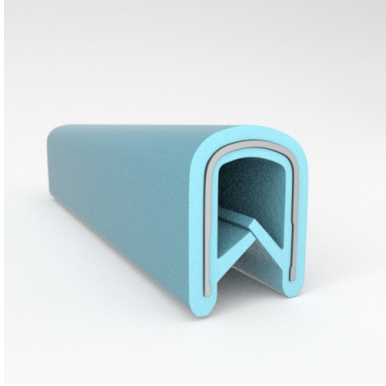

#### MATERIALS & STYLES

- Metal Core
- Aluminum Core
- Safety Trim (Orange and Yellow Safety Colors)

Scan the QR Code to Contact Us

- **Part No. : 75000320**
- **Product Category : QuickEdge Trim®**
- **Product Family : Seals**
- Ship from Location : Spring Lake, MI
- Standard Pack Quantity : 1 x 100' roll
- Standard Carton Size : 11.75 x 4.5 x 11.75
- Made to Order/Stock : Stock
- Profile/Section : T5
- Material Type : PVC with steel core
- Edge Trim Material : PVC
- Color : Aqua
- Length : 100'
- Width : 0.390"
- Leg Height : 0.520"
- Flange Grip Range : 0.032" to 0.125"
- QuickEdge Trim: Core Material : Steel
- QuickEdge Trim: Texture : Softone
- Same Profile As : 75000315, 75000316, 75000317, 75000319, 75000320, 75000321, 75000322, 75000323, 75000325, 72000326, 75000327, 75001007, 75001584

- **Part No. : 75000316**
- **Product Category : QuickEdge Trim®**
- **Product Family : Seals**
- Ship from Location : Spring Lake, MI
- Standard Pack Quantity : 2 x 200' rolls
- Standard Carton Size : 17 x 16 x 9
- Made to Order/Stock : Stock
- Profile/Section : T5
- Material Type : PVC with steel core
- Edge Trim Material : PVC
- Color : Black
- Length : 200'
- Width : 0.390"
- Leg Height : 0.520"
- Flange Grip Range : 0.032" to 0.125"
- QuickEdge Trim: Core Material : Steel
- QuickEdge Trim: Texture : Softone
- Same Profile As : 75000315, 75000316, 75000317, 75000319, 75000320, 75000321, 75000322, 75000323, 75000325, 72000326, 75000327, 75001007, 75001584