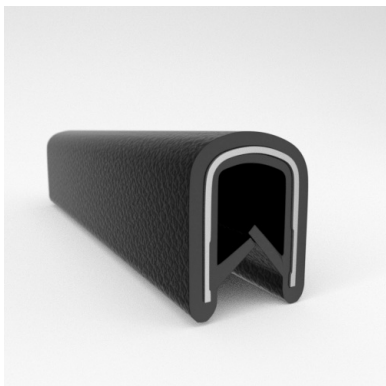

CATALOG PARTS

QUICKEDGE® TRIM

EASY INSTALL, SUPERIOR GRIP STRENGTH DECORATIVE & PROTECTIVE TRIM

Cooper Standard Industrial and Specialty Group (ISG)'s patented QuickEdge® Trims can be used virtually anywhere a quality decorative or protective edge is needed, simply push the trim down on any exposed edge and it snaps into place with the industry's strongest and most resilient gripping power. QuickEdge® Trim is produced using an embossed vinyl and is available in several decorative finishes and textures, as well as a variety of standard and custom colors.

Scan the QR Code to Contact Us

- **Part No. : 75000319**
- **Product Category : QuickEdge Trim®**
- **Product Family : Seals**
- Ship from Location : Spring Lake, MI
- Standard Pack Quantity : 1 x 100' roll
- Standard Carton Size : 11.75 x 4.5 x 11.75
- Made to Order/Stock : Stock
- Profile/Section : T5
- Material Type : PVC with steel core
- Edge Trim Material : PVC
- Color : Green
- Length : 100'
- Width : 0.390"
- Leg Height : 0.520"
- Flange Grip Range : 0.032" to 0.125"
- QuickEdge Trim: Core Material : Steel
- QuickEdge Trim: Texture : Softone
- Same Profile As : 75000315, 75000316, 75000317, 75000319, 75000320, 75000321, 75000322, 75000323, 75000325, 72000326, 75000327, 75001007, 75001584

- **Part No. : 75000316**
- **Product Category : QuickEdge Trim®**
- **Product Family : Seals**
- Ship from Location : Spring Lake, MI
- Standard Pack Quantity : 2 x 200' rolls
- Standard Carton Size : 17 x 16 x 9
- Made to Order/Stock : Stock
- Profile/Section : T5
- Material Type : PVC with steel core
- Edge Trim Material : PVC
- Color : Black
- Length : 200'
- Width : 0.390"
- Leg Height : 0.520"
- Flange Grip Range : 0.032" to 0.125"
- QuickEdge Trim: Core Material : Steel
- QuickEdge Trim: Texture : Softone
- Same Profile As : 75000315, 75000316, 75000317, 75000319, 75000320, 75000321, 75000322, 75000323, 75000325, 72000326, 75000327, 75001007, 75001584