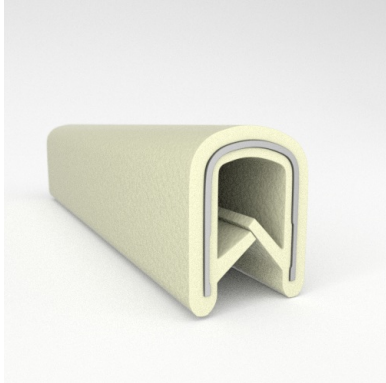

- **Part No. : 75000323**
- **Product Category : QuickEdge Trim®**
- **Product Family : Seals**
- Ship from Location : Spring Lake, MI
- Standard Pack Quantity : 1 x 100' roll
- Standard Carton Size : 11.75 x 4.5 x 11.75
- Made to Order/Stock : Stock
- Profile/Section : T5
- Material Type : PVC with steel core
- Edge Trim Material : PVC
- Color : Off-White
- Length : 100'
- Width : 0.390"
- Leg Height : 0.520"
- Flange Grip Range : 0.032" to 0.125"
- QuickEdge Trim: Core Material : Steel
- QuickEdge Trim: Texture : Softone
- Same Profile As : 75000315, 75000316, 75000317, 75000319, 75000320, 75000321, 75000322, 75000323, 75000325, 72000326, 75000327, 75001007, 75001584