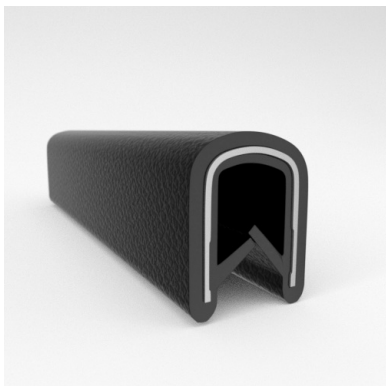

- **Part No. : 75001584**
- **Product Category : QuickEdge Trim®**
- **Product Family : Seals**
- Ship from Location : Spring Lake, MI
- Standard Pack Quantity : 1 x 200' roll
- Standard Carton Size : 17 x 16 x 9
- Made to Order/Stock : Stock
- Profile/Section : T5
- Material Type : PVC with aluminum core
- Edge Trim Material : PVC
- Color : Black
- Length : 200'
- Width : 0.390"
- Leg Height : 0.520"
- Flange Grip Range : 0.032" to 0.125"
- QuickEdge Trim: Core Material : Aluminum
- QuickEdge Trim: Texture : Softone
- Same Profile As : 75000315, 75000316, 75000317, 75000319, 75000320, 75000321, 75000322, 75000323, 75000325, 72000326, 75000327, 75001007, 75001584