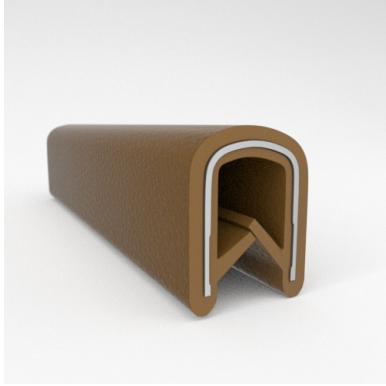

- **Part No. : 75000327**
- **Product Category : QuickEdge Trim®**
- **Product Family : Seals**
- Ship from Location : Spring Lake, MI
- Standard Pack Quantity : 1 x 100' roll
- Standard Carton Size : 11.75 x 4.5 x 11.75
- Made to Order/Stock : Stock
- Profile/Section : T5
- Material Type : PVC with steel core
- Edge Trim Material : PVC
- Color : Brown
- Length : 100'
- Width : 0.390"
- Leg Height : 0.520"
- Flange Grip Range : 0.032" to 0.125"
- QuickEdge Trim: Core Material : Steel
- QuickEdge Trim: Texture : Softone
- Same Profile As : 75000315, 75000316, 75000317, 75000319, 75000320, 75000321, 75000322, 75000323, 75000325, 72000326, 75000327, 75001007, 75001584