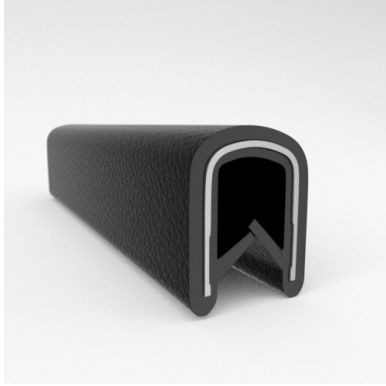

CATALOG PARTS

QUICKEDGE® TRIM

EASY INSTALL, SUPERIOR GRIP STRENGTH DECORATIVE & PROTECTIVE TRIM

Cooper Standard Industrial and Specialty Group (ISG)'s patented QuickEdge® Trims can be used virtually anywhere a quality decorative or protective edge is needed, simply push the trim down on any exposed edge and it snaps into place with the industry's strongest and most resilient gripping power. QuickEdge® Trim is produced using an embossed vinyl and is available in several decorative finishes and textures, as well as a variety of standard and custom colors.

Scan the QR Code to Contact Us

- **Part No. : 75000316**
- **Product Category : QuickEdge Trim®**
- **Product Family : Seals**
- Ship from Location : Spring Lake, MI
- Standard Pack Quantity : 2 x 200' rolls
- Standard Carton Size : 17 x 16 x 9
- Made to Order/Stock : Stock
- Profile/Section : T5
- Material Type : PVC with steel core
- Edge Trim Material : PVC
- Color : Black
- Length : 200'
- Width : 0.390"
- Leg Height : 0.520"
- Flange Grip Range : 0.032" to 0.125"
- QuickEdge Trim: Core Material : Steel
- QuickEdge Trim: Texture : Softone
- Same Profile As : 75000315, 75000316, 75000317, 75000319, 75000320, 75000321, 75000322, 75000323, 75000325, 72000326, 75000327, 75001007, 75001584

- **Part No. : 75000317**
- **Product Category : QuickEdge Trim®**
- **Product Family : Seals**
- Ship from Location : Spring Lake, MI
- Standard Pack Quantity : 1 x 100' roll
- Standard Carton Size : 11.75 x 4.5 x 11.75
- Made to Order/Stock : Stock
- Profile/Section : T5
- Material Type : PVC with steel core
- Edge Trim Material : PVC
- Color : Black
- Length : 100'
- Width : 0.390"
- Leg Height : 0.520"
- Flange Grip Range : 0.032" to 0.125"
- QuickEdge Trim: Core Material : Steel
- QuickEdge Trim: Texture : Softone
- Same Profile As : 75000315, 75000316, 75000317, 75000319, 75000320, 75000321, 75000322, 75000323, 75000325, 72000326, 75000327, 75001007, 75001584