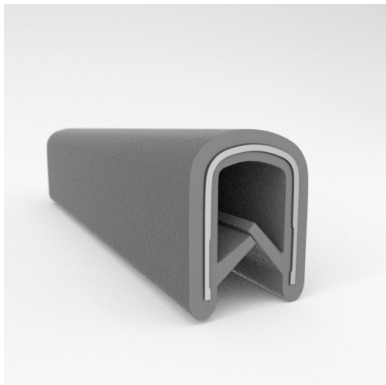

- **Part No. : 75000321**
- **Product Category : QuickEdge Trim®**
- **Product Family : Seals**
- Ship from Location : Spring Lake, MI
- Standard Pack Quantity : 1 x 100' roll
- Standard Carton Size : 11.75 x 4.5 x 11.75
- Made to Order/Stock : Stock
- Profile/Section : T5
- Material Type : PVC with steel core
- Edge Trim Material : PVC
- Color : Gray
- Length : 100'
- Width : 0.390"
- Leg Height : 0.520"
- Flange Grip Range : 0.032" to 0.125"
- QuickEdge Trim: Core Material : Steel
- QuickEdge Trim: Texture : Softone
- Same Profile As : 75000315, 75000316, 75000317, 75000319, 75000320, 75000321, 75000322, 75000323, 75000325, 72000326, 75000327, 75001007, 75001584