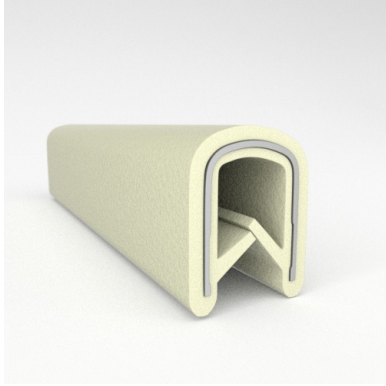

- **Part No. : 75000323**
- **Product Category : QuickEdge Trim®**
- **Product Family : Seals**
- Ship from Location : Spring Lake, MI
- Standard Pack Quantity : 1 x 100' roll
- Standard Carton Size : 11.75 x 4.5 x 11.75
- Made to Order/Stock : Stock
- Profile/Section : T5
- Material Type : PVC with steel core
- Edge Trim Material : PVC
- Color : Off-White
- Length : 100'
- Width : 0.390"
- Leg Height : 0.520"
- Flange Grip Range : 0.032" to 0.125"
- QuickEdge Trim: Core Material : Steel
- QuickEdge Trim: Texture : Softone
- Same Profile As : 75000315, 75000316, 75000317, 75000319, 75000320, 75000321, 75000322, 75000323, 75000325, 72000326, 75000327, 75001007, 75001584