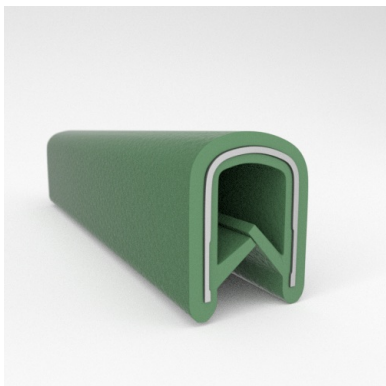

CATALOG PARTS

QUICKEDGE® TRIM

EASY INSTALL, SUPERIOR GRIP STRENGTH DECORATIVE & PROTECTIVE TRIM

Cooper Standard Industrial and Specialty Group (ISG)'s patented QuickEdge® Trims can be used virtually anywhere a quality decorative or protective edge is needed, simply push the trim down on any exposed edge and it snaps into place with the industry's strongest and most resilient gripping power. QuickEdge® Trim is produced using an embossed vinyl and is available in several decorative finishes and textures, as well as a variety of standard and custom colors.

Scan the QR Code to Contact Us

- **Part No. : 75000316**
- **Product Category : QuickEdge Trim®**
- **Product Family : Seals**
- Ship from Location : Spring Lake, MI
- Standard Pack Quantity : 2 x 200' rolls
- Standard Carton Size : 17 x 16 x 9
- Made to Order/Stock : Stock
- Profile/Section : T5
- Material Type : PVC with steel core
- Edge Trim Material : PVC
- Color : Black
- Length : 200'
- Width : 0.390"
- Leg Height : 0.520"
- Flange Grip Range : 0.032" to 0.125"
- QuickEdge Trim: Core Material : Steel
- QuickEdge Trim: Texture : Softone
- Same Profile As : 75000315, 75000316, 75000317, 75000319, 75000320, 75000321, 75000322, 75000323, 75000325, 72000326, 75000327, 75001007, 75001584

- **Part No. : 75000317**
- **Product Category : QuickEdge Trim®**
- **Product Family : Seals**
- Ship from Location : Spring Lake, MI
- Standard Pack Quantity : 1 x 100' roll
- Standard Carton Size : 11.75 x 4.5 x 11.75
- Made to Order/Stock : Stock
- Profile/Section : T5
- Material Type : PVC with steel core
- Edge Trim Material : PVC
- Color : Black
- Length : 100'
- Width : 0.390"
- Leg Height : 0.520"
- Flange Grip Range : 0.032" to 0.125"
- QuickEdge Trim: Core Material : Steel
- QuickEdge Trim: Texture : Softone
- Same Profile As : 75000315, 75000316, 75000317, 75000319, 75000320, 75000321, 75000322, 75000323, 75000325, 72000326, 75000327, 75001007, 75001584