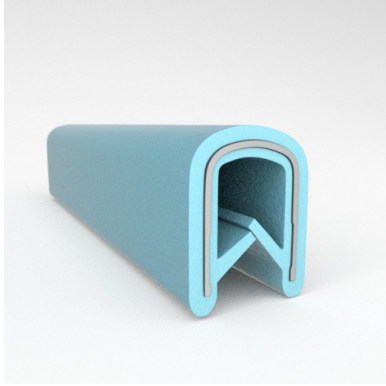

- **Part No. : 75000320**
- **Product Category : QuickEdge Trim®**
- **Product Family : Seals**
- Ship from Location : Spring Lake, MI
- Standard Pack Quantity : 1 x 100' roll
- Standard Carton Size : 11.75 x 4.5 x 11.75
- Made to Order/Stock : Stock
- Profile/Section : T5
- Material Type : PVC with steel core
- Edge Trim Material : PVC
- Color : Aqua
- Length : 100'
- Width : 0.390"
- Leg Height : 0.520"
- Flange Grip Range : 0.032" to 0.125"
- QuickEdge Trim: Core Material : Steel
- QuickEdge Trim: Texture : Softone
- Same Profile As : 75000315, 75000316, 75000317, 75000319, 75000320, 75000321, 75000322, 75000323, 75000325, 72000326, 75000327, 75001007, 75001584