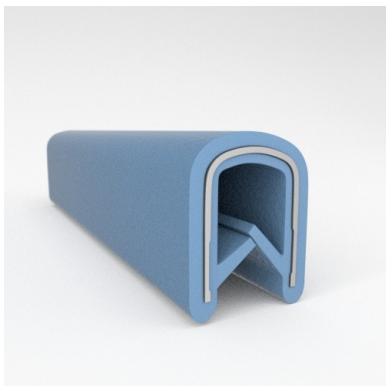

- **Part No. : 75000326**
- **Product Category : QuickEdge Trim®**
- **Product Family : Seals**
- Ship from Location : Spring Lake, MI
- Standard Pack Quantity : 1 x 100' roll
- Standard Carton Size : 11.75 x 4.5 x 11.75
- Made to Order/Stock : Stock
- Profile/Section : T5
- Material Type : PVC with steel core
- Edge Trim Material : PVC
- Color : Blue
- Length : 100'
- Width : 0.390"
- Leg Height : 0.520"
- Flange Grip Range : 0.032" to 0.125"
- QuickEdge Trim: Core Material : Steel
- QuickEdge Trim: Texture : Softone
- Same Profile As : 75000315, 75000316, 75000317, 75000319, 75000320, 75000321, 75000322, 75000323, 75000325, 72000326, 75000327, 75001007, 75001584